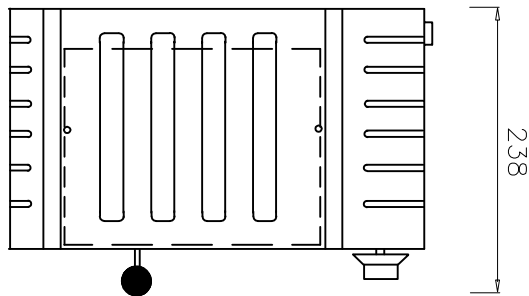

Use

The Dualit toasters have wide slots capable of accommodating slices up to 12 x 14 x 1,2 cm.

The pull out crumb tray, situated below the ejector lever, allows for easy cleaning.

Voltages: 220-240V single phase 50 or 60Hz

Capacity:

2SL - 65 slices/hour
4SL - 130 slices/hour
6SL - 195 slices/hour

- EASY CLEANING
- ENERGY EFFICIENT
- SAFE OPERATION
- COMPACT DESIGN
- RECYCLABLE

03.11

Voltage	Rated Power	Current	Weight	
220-240/1/50-60	2,2kW	9,6A	4,3kg	BREAD TOASTER DUALIT 4SL
120/1/60		18,3A		

FRONT VIEW

LEFT VIEW

TOP VIEW

BOTTOM VIEW