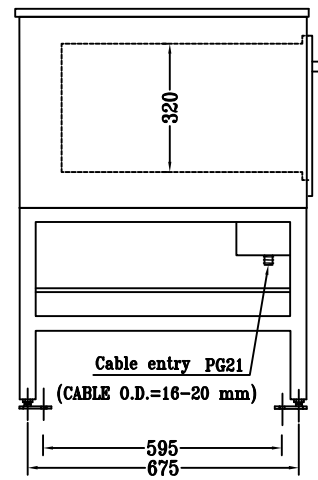

Voltage	Rated Power	Recommended fuse	Weight	<b>ROASTING OVEN BEHA 32M+50</b>
440/3/60	4,4 kW	10A	105kg	

**FRONT VIEW**

**LEFT VIEW**

**TOP VIEW**

**Detail A  
(Fastening detail)**

1	SIGNAL LAMP
2	THERMOSTAT
3	SWITCH
4	DOOR