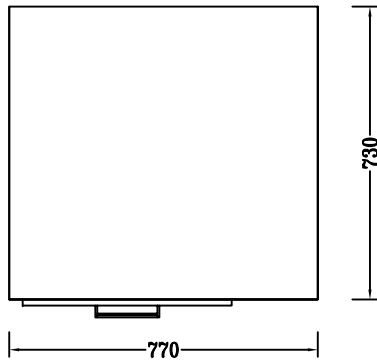

Voltage	Rated Power	Recommended fuse	Weight	<b>ROASTING OVEN BEHA 32M+50</b>
440/3/60	4,4 kW	10A	105kg	

**FRONT VIEW**

**LEFT VIEW**

**TOP VIEW**

**Detail A  
(Fastening detail)**

1	SIGNAL LAMP
2	THERMOSTAT
3	SWITCH
4	DOOR