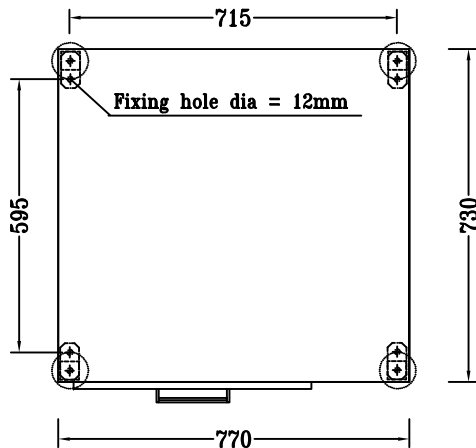

BOTTOM VIEW