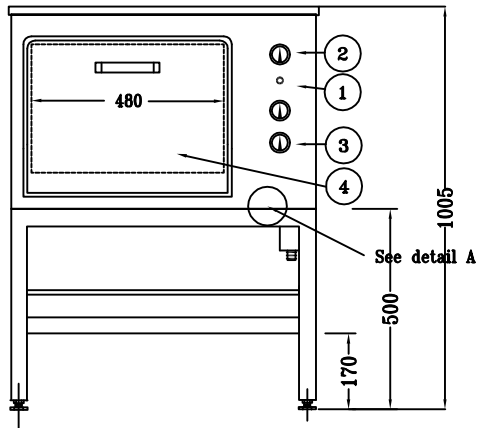

Voltage	Rated Power	Recommended fuse	Weight	<b>ROASTING OVEN BEHA 32M+50</b>
440/3/60	4,4 kW	10A	105kg	

**FRONT VIEW**

**LEFT VIEW**

**TOP VIEW**

**Detail A  
(Fastening detail)**

1	SIGNAL LAMP
2	THERMOSTAT
3	SWITCH
4	DOOR

**BOTTOM VIEW**

**FLOOR FASTENING DETAIL**